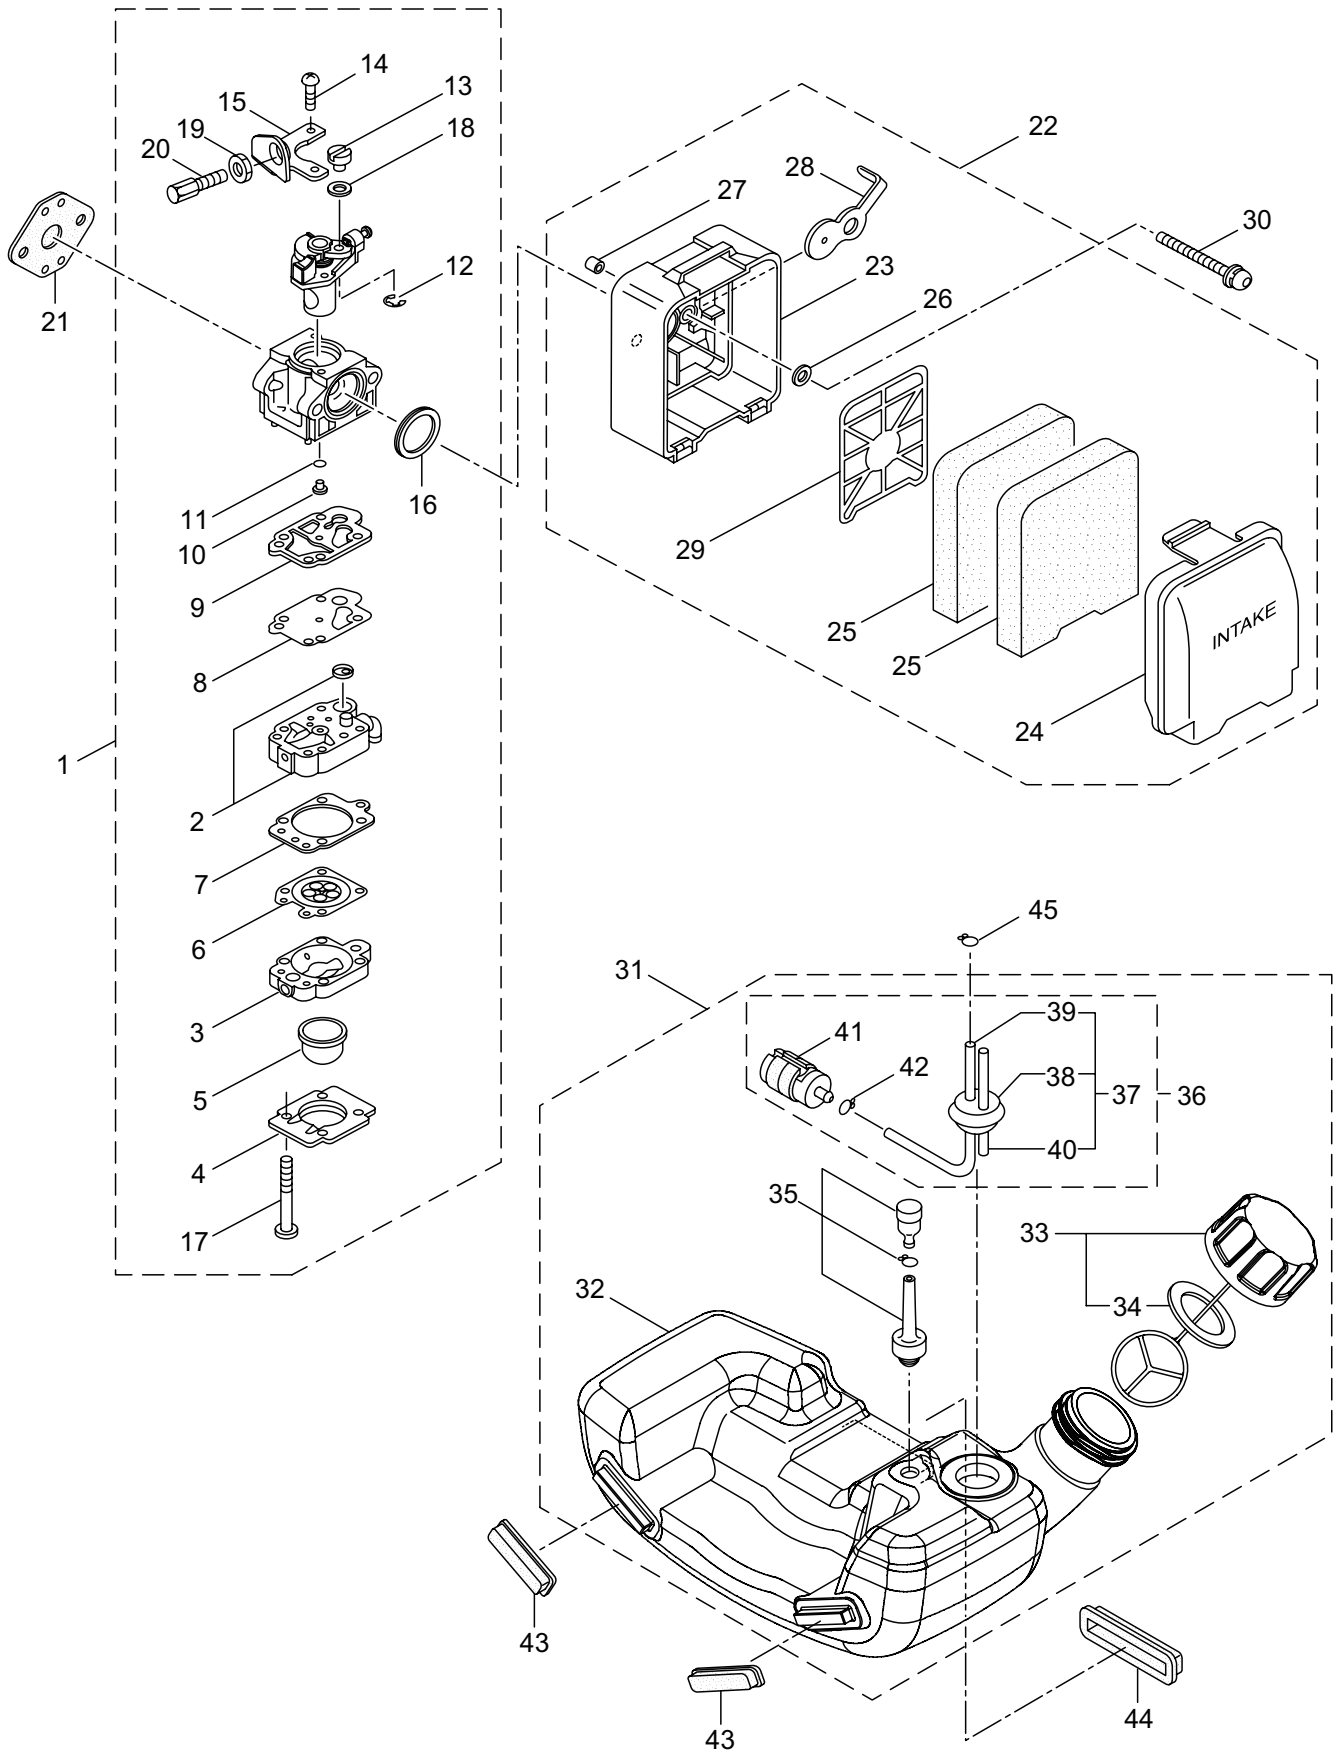

4. BC420HE
CARBURETOR, FUEL TANK

Ref. No.	Parts No.	Parts Name	Q'ty	Remarks
4-1	280319	Carburetor Ass'y	1	Incl.2-20
4-2	263739	Pump Body	1	
4-3	262991	Purge Body	1	
4-4	262992	Cover Plate	1	
4-5	261874	Primer Bulb	1	
4-6	261873	Diaphragm, Meterring	1	
4-7	262993	Gasket	1	
4-8	262994	Diaphragm, Fuel Pump	1	
4-9	282576	Gasket	1	
4-10	263967	Main Jet	1	
4-11	261871	O-Ring	1	
4-12	261876	E-Ring	1	
4-13	261658	Swivel	1	
4-14	261875	Screw	2	
4-15	264677	Bracket	1	
4-16	261657	Packing	1	
4-17	262996	Screw	4	
4-18	264678	Washer	1	
4-19	261878	Nut	1	M6
4-20	263994	Adapter	1	
4-21	262587	Gasket	1	
4-22	263520	Air Filter Ass'y	1	Incl.23-29
4-23	263723	Housing	1	
4-24	263713	Air Filter Cover	1	
4-25	263714	Foam Element	2	
4-26	263000	Washer	1	
4-27	263715	Sleeve	2	
4-28	263007	Choke Valve	1	
4-29	263717	Screen	1	
4-30	261814	Cap Screw	2	M5x50WSW
4-31	563455	Fuel Tank Ass'y	1	Incl.32-42
4-32	277831	Fuel Tank	1	
4-33	275306	Fuel Tank Cap Ass'y	1	Incl.34
4-34	274875	Gasket	1	
4-35	289352	Breather Ass'y	1	
4-36	563236	Fuel Pipe Pick-up Ass'y	1	Incl.37-42
4-37	563237	Fuel Pipe Ass'y	1	Incl.38-40
4-38	288192	Grommet	1	
4-39	262649	Fuel Pipe	1	
4-40	288194	Return Pipe	1	3x6x85
4-41	247107	Fuel Filter Ass'y	1	
4-42	563014	Clip	1	
4-43	261119	Pad	2	
4-44	262697	Pad	1	
4-45	563014	Clip	1