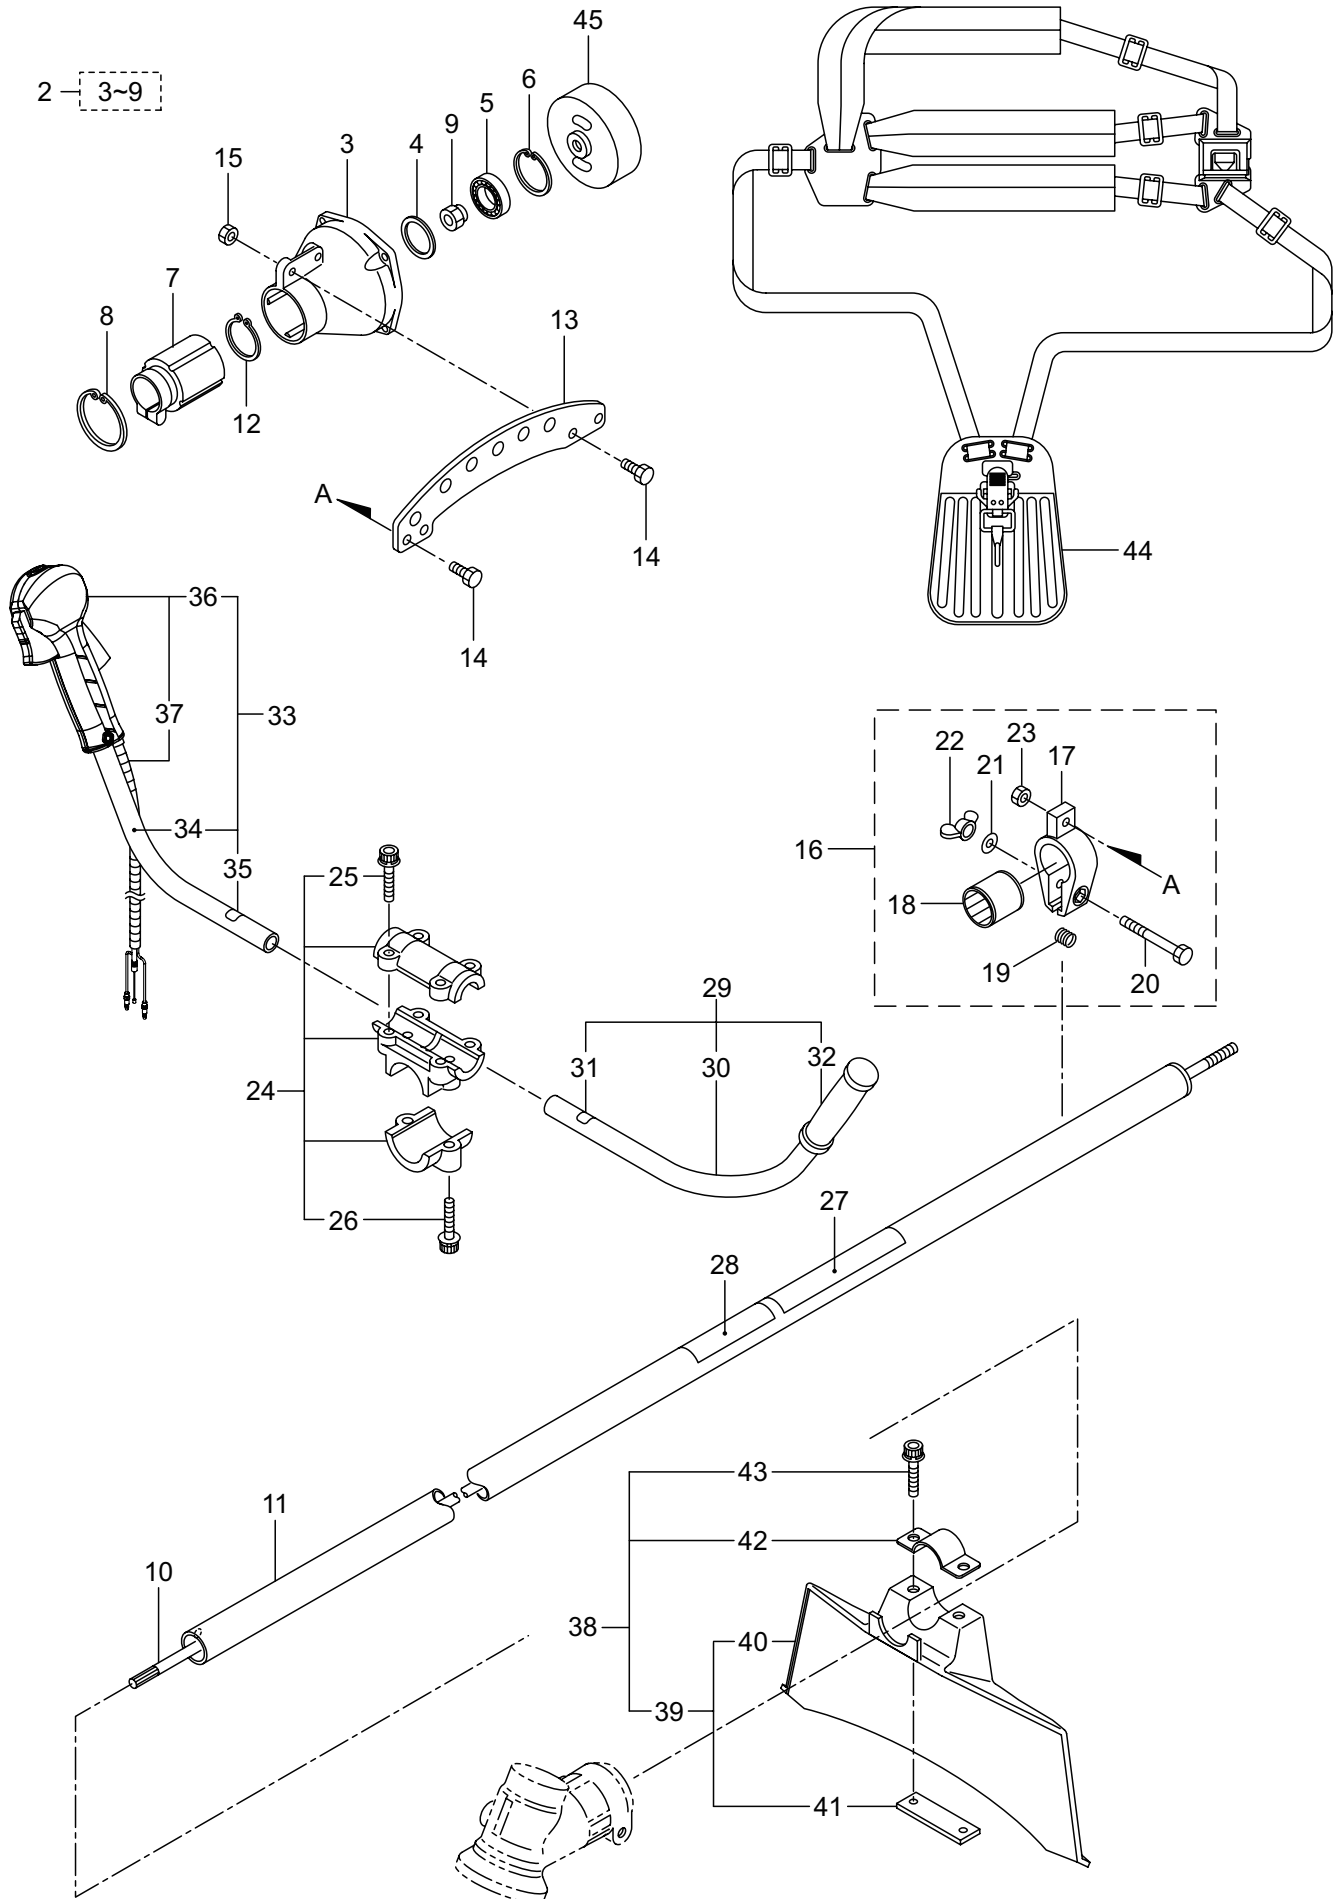

PARTS LIST

BC420HE

CONTENTS

1. MAIN BODY.....	1 ~ 2
2. GEARCASE	3 ~ 4
3. ENGINE.....	5 ~ 8
4. CARBURETOR, FUEL TANK	9 ~ 10
5. ACCESSORIES	11 ~ 12

2021.03.

P/N 525174

1. BC420HE
MAIN BODY

Ref. No.	Parts No.	Parts Name	Q'ty	Remarks
1-1	366154	BC420HE	1	
1-2	560840	Clutch Case Ass'y	1	Incl.3-9
1-3	560841	Clutch Case	1	
1-4	560842	Washer	1	31.5x23xt1.2
1-5	560843	Bearing	1	
1-6	016732	Snap Ring	1	#32
1-7	560884	Driveshaft Tube Adapter	1	
1-8	065601	Snap Ring	1	#45
1-9	560848	Fitting	1	
1-10	560847	Driveshaft	1	
1-11	560849	Driveshaft Tube	1	
1-12	140149	Snap Ring	1	#28
1-13	560851	Hanger Arm	1	
1-14	560852	Bolt	3	M6x12
1-15	560853	Nut	2	M6
1-16	560854	Clamp Ass'y	1	Incl.17-23
1-17	560887	Clamp	1	
1-18	560888	Spacer	1	
1-19	560889	Spring	1	
1-20	560890	Bolt	1	M6x45
1-21	560891	Washer	1	M6
1-22	560892	Wing Nut	1	M6
1-23	560853	Nut	1	M6
1-24	560733	Bracket Ass'y	1	Incl.25,26
1-25	560758	Cap Screw	4	M6x25
1-26	560487	Cap Screw	2	M6x30
1-27	560860	Label	1	BC420HE
1-28	560856	Label	1	Caution
1-29	560879	Handle (A) Ass'y-Left	1	Incl.30-32
1-30	560880	Handle (A)	1	
1-31	560522	Label	1	
1-32	560527	Handle Grip	1	
1-33	560881	Handle (B) Ass'y-Right	1	Incl.34-37
1-34	560882	Handle (B)	1	
1-35	560522	Label	1	
1-36	560901	Throttle Trigger Ass'y	1	Incl.37
1-37	560902	Wire Ass'y	1	
1-38	560528	Safety Cover Ass'y	1	Incl.39-43
1-39	560529	Safety Cover Ass'y	1	Incl.40,41
1-40	560530	Safety Cover	1	
1-41	560531	Metal Fitting	1	
1-42	560532	Retainer	1	
1-43	560487	Cap Screw	2	M6x30
1-44	560583	Shoulder Band Ass'y	1	
1-45	560845	Clutch Drum	1	