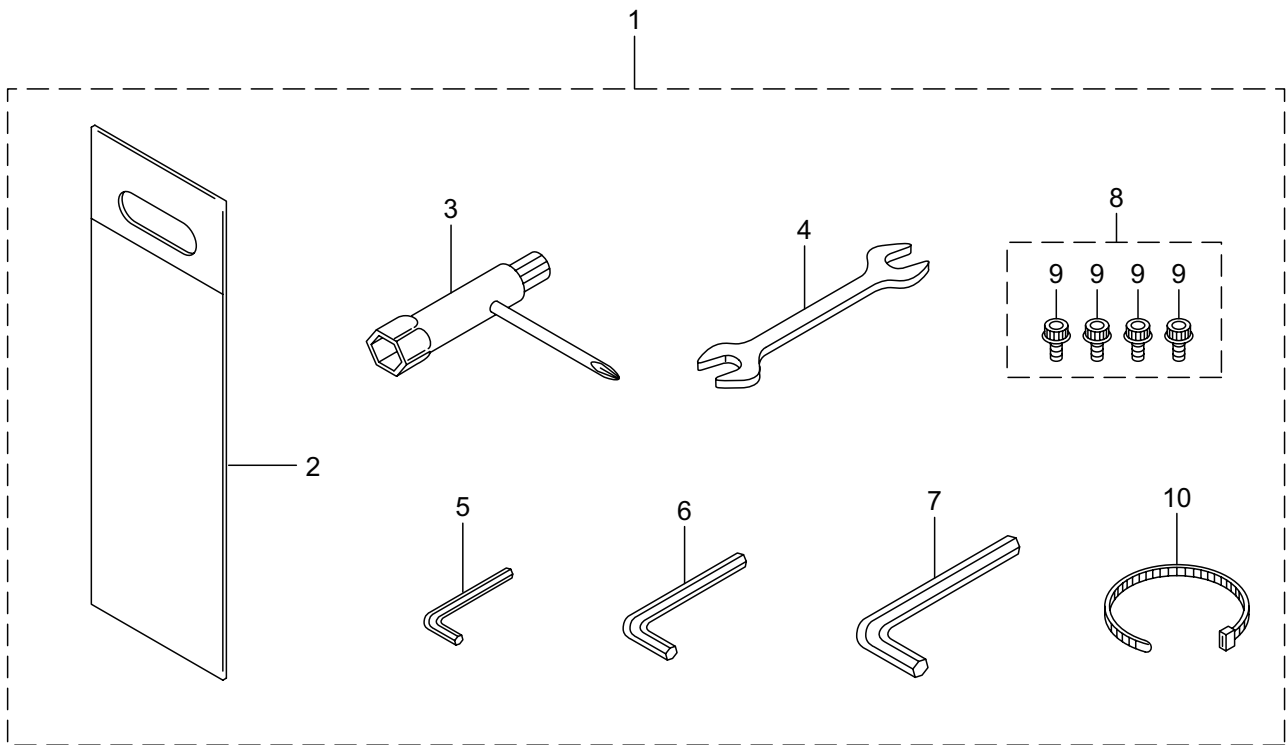

5. BC420HE
ACCESSORIES

Ref. No.	Parts No.	Parts Name	Q'ty	Remarks
5-1	560885	Tool Set	1	Incl.2-10
5-2	560535	Tool Bag	1	
5-3	560536	Box Spanner	1	17x19x(+)
5-4	560537	Double-ended Wrench	1	8x10
5-5	560538	Wrench	1	3mm
5-6	560539	Wrench	1	4mm
5-7	560540	Wrench	1	5mm
5-8	560886	Bolt Set	1	Incl.9
5-9	560487	Cap Screw	4	M6x30
5-10	560543	Band	2	8x133L
5-11	560858	Instruction Manual	1	BC360HT/36/42HE