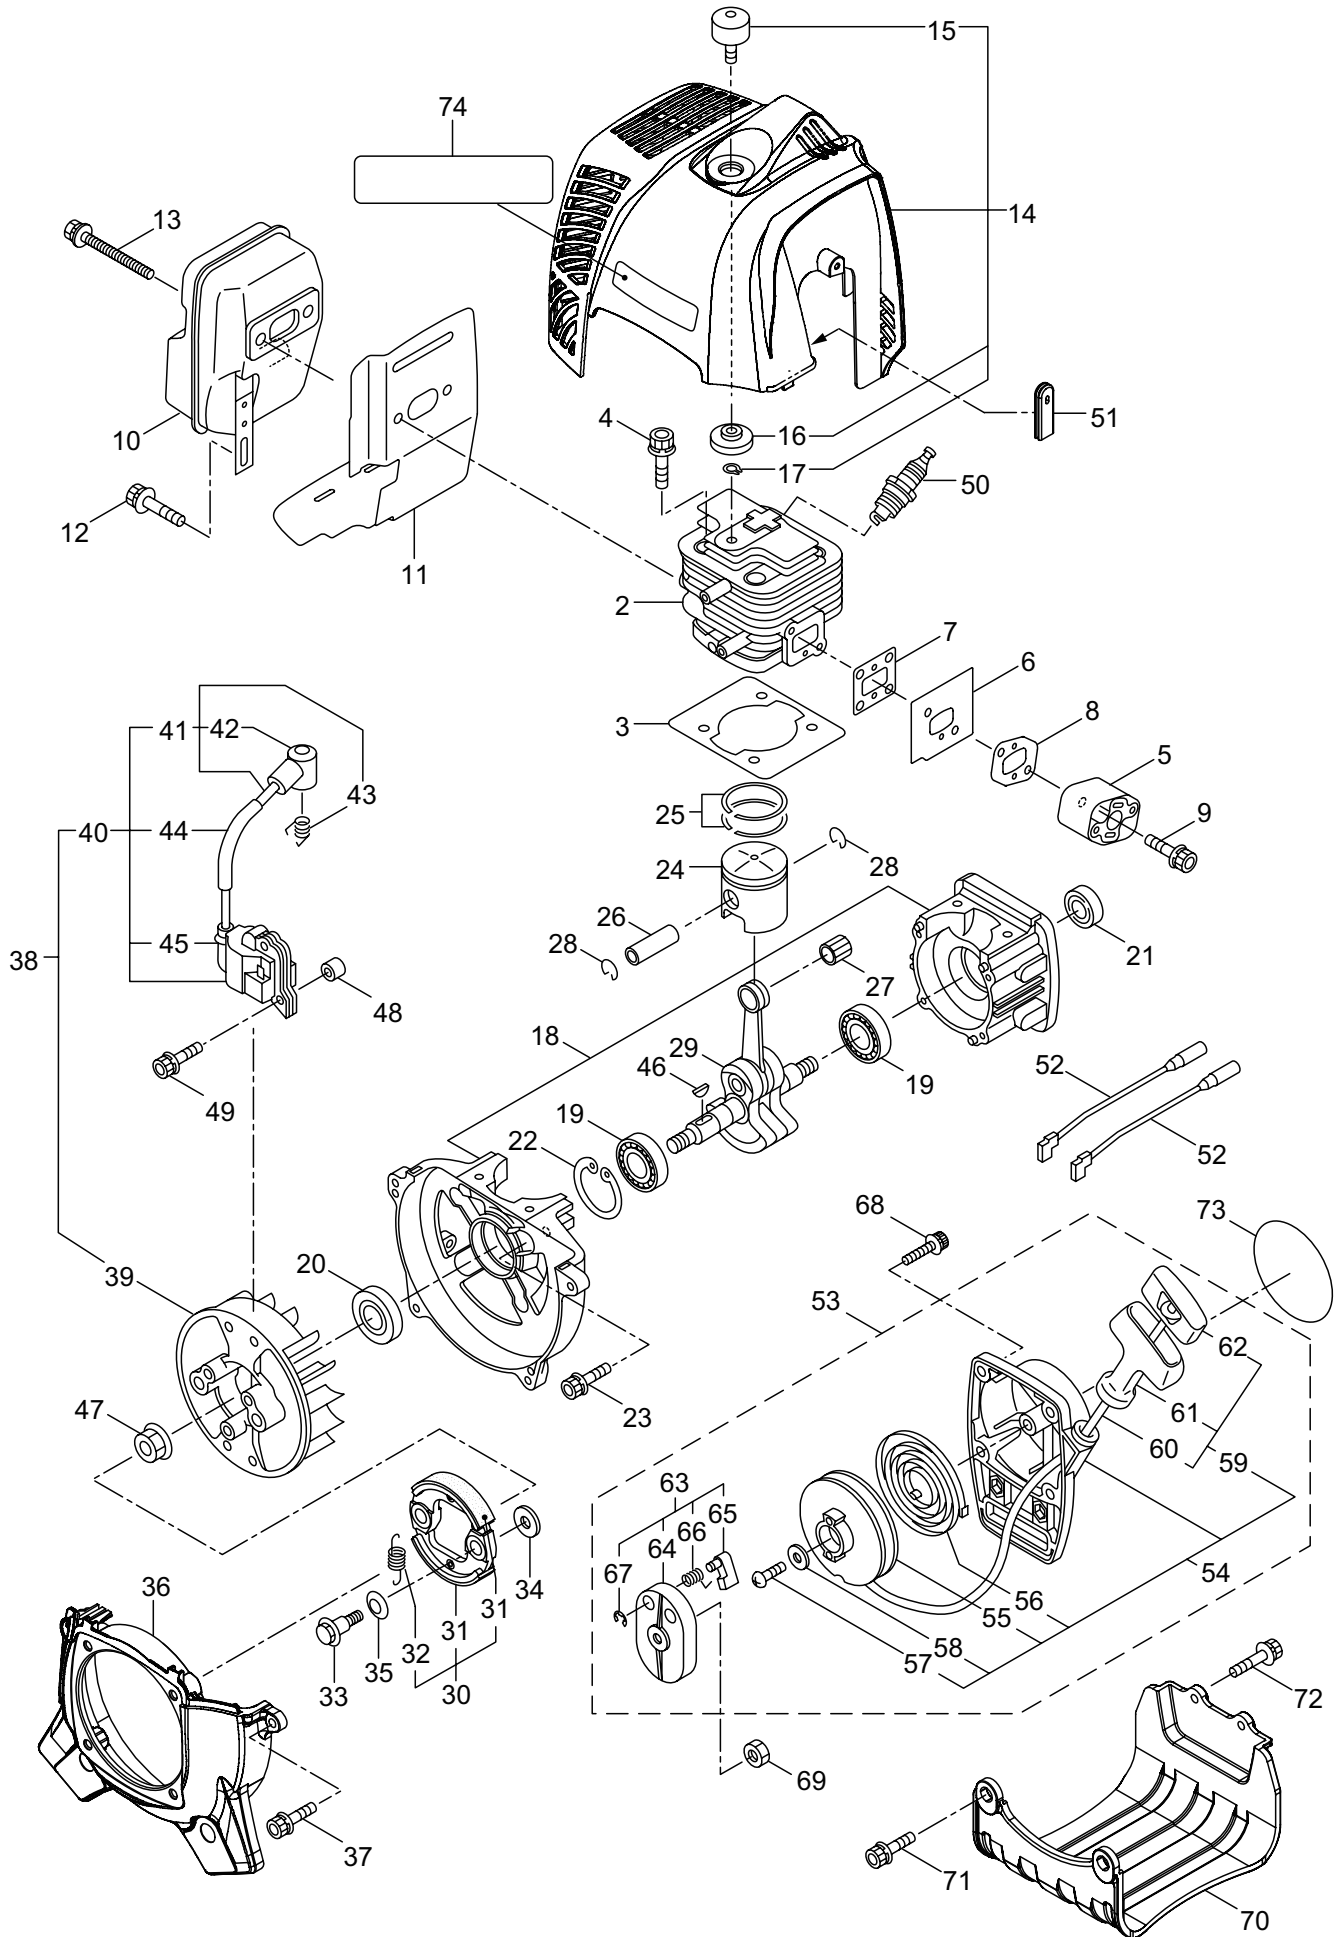

3. BC420HE ENGINE

Ref. No.	Parts No.	Parts Name	Q'ty	Remarks
3-1	875500	Engine	1	AE420THT/11
3-2	262544	Cylinder	1	New gasket required
3-3	262546	Gasket	1	
3-4	261246	Cap Screw	4	M5x25
3-5	262548	Insulator	1	New gasket required
3-6	277806	Divider	1	
3-7	262790	Gasket	1	
3-8	277807	Gasket	1	
3-9	265924	Cap Screw	2	M5x25WSW
3-10	276379	Muffler Comp.	1	
3-11	276378	Gasket	1	
3-12	261607	Cap Screw	1	M5x16WSW
3-13	262687	Cap Screw	2	M6x65WSW
3-14	276600	Top Cover Ass'y	1	Incl.15-17
3-15	285843	Knob	1	
3-16	262689	Spacer	1	
3-17	262690	Snap Ring	1	#6
3-18	262558	Crankcase	1	
3-19	262658	Bearing	2	6202C3
3-20	262660	Oil Seal	1	
3-21	262565	Oil Seal	1	
3-22	563066	Snap Ring	1	#35
3-23	261999	Cap Screw	4	M5x40WSW
3-24	281299	Piston	1	
3-25	262476	Piston Ring	2	(2)Required
3-26	262749	Piston Pin	1	
3-27	262659	Bearing, Needle	1	
3-28	262479	Clip, Piston Pin	2	
3-29	280534	Crankshaft/Conn.Rod Ass'y	1	
3-30	247529	Clutch Ass'y	1	Incl.31,32
3-31	247463	Clutch Shoe	2	(2)Required
3-32	246718	Spring, Clutch	1	
3-33	246377	Clutch Bolt	2	M8x1.25
3-34	262683	Washer	2	8x22xt1.2
3-35	262682	Wave Washer	2	
3-36	275230	Fan Cover	1	
3-37	261250	Cap Screw	2	M5x20
3-38	563448	Magneto Ass'y	1	Incl.39-45
3-39	264673	Rotor/Fan	1	
3-40	267579	Ignition Coil Ass'y	1	Incl.41-45
3-41	267584	Spark Plug Wire Ass'y	1	Incl.42,43
3-42	261074	Plug Boot	1	
3-43	261075	Connector	1	
3-44	269421	Tube	1	
3-45	261072	Cap	1