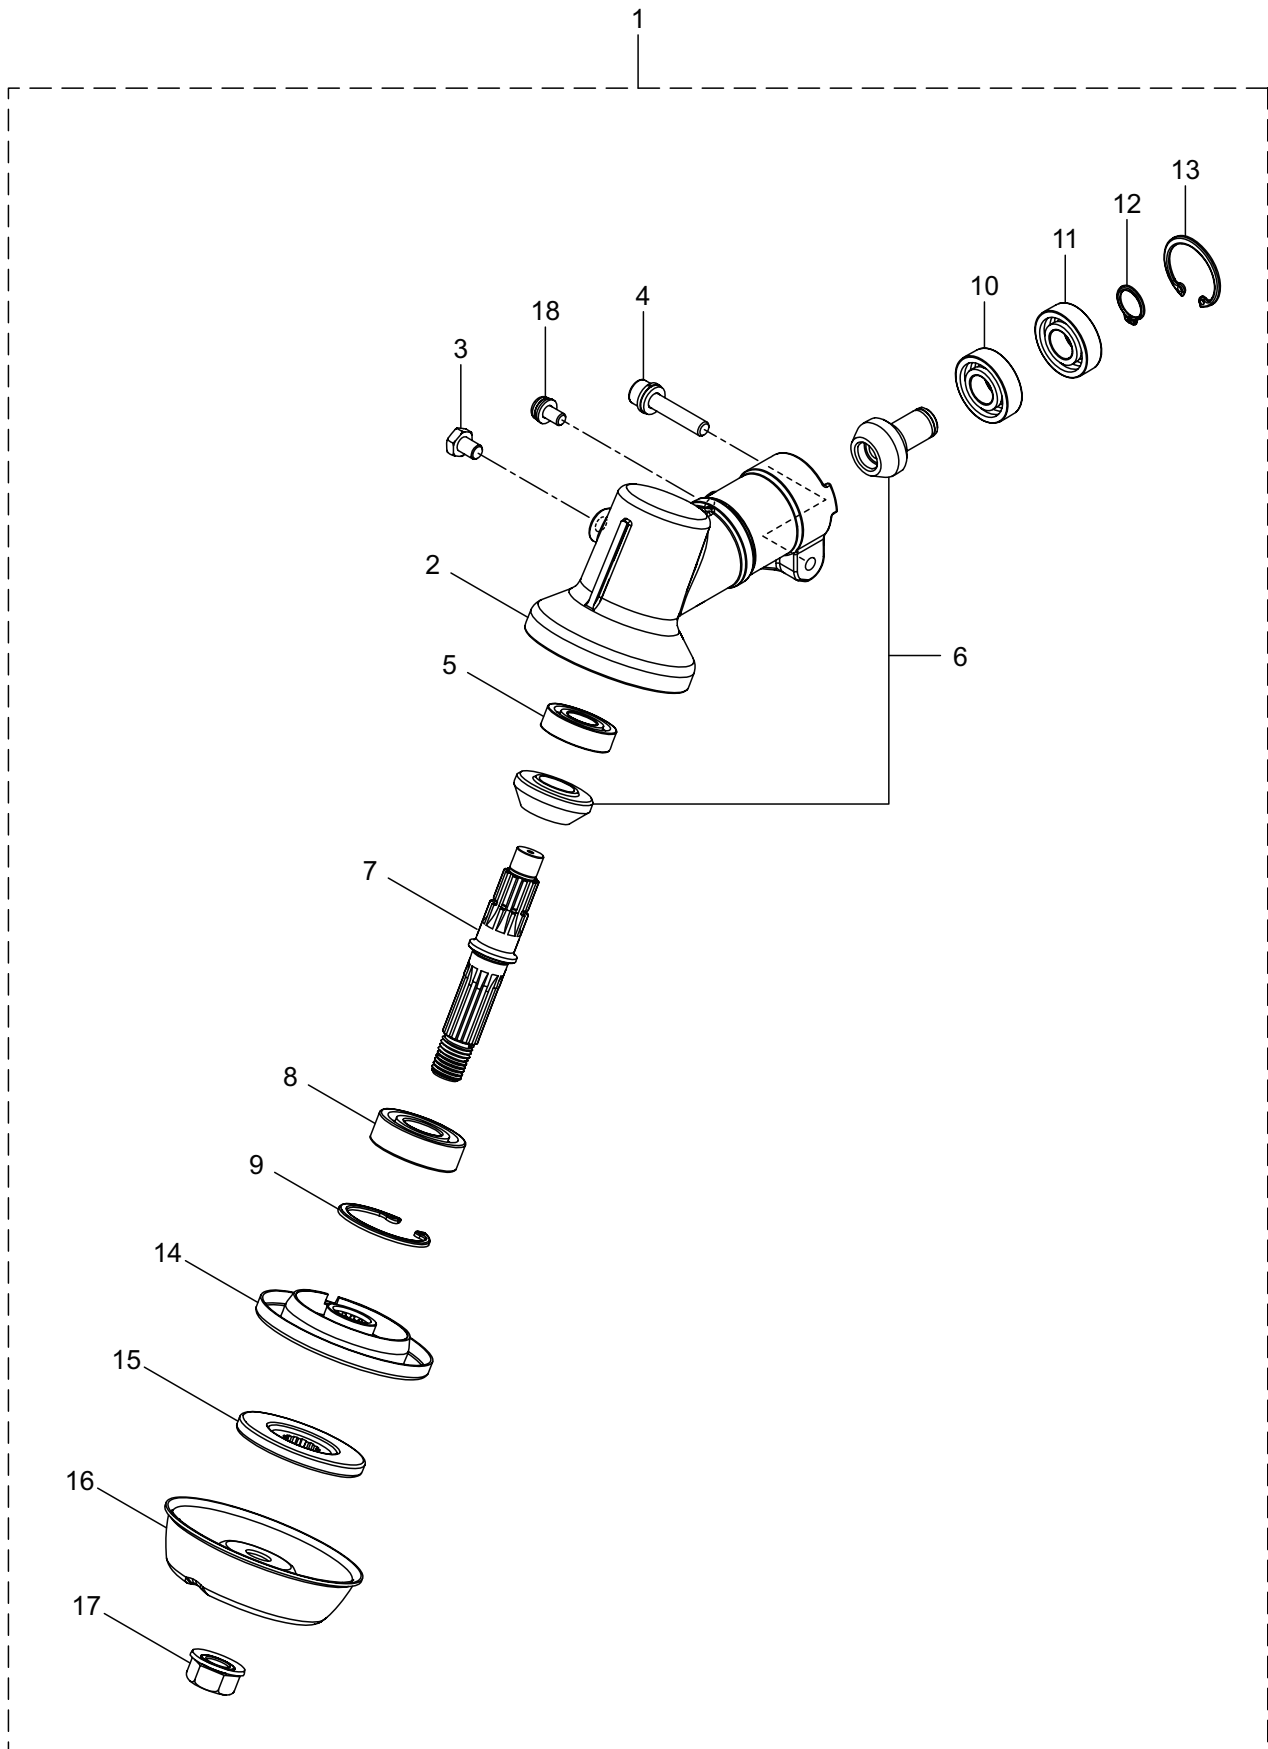

2. BC420HE
GEARCASE

Ref. No.	Parts No.	Parts Name	Q'ty	Remarks
2-1	560502	Gearcase Ass'y	1	Incl.2-18
2-2	560503	Gearcase	1	
2-3	560504	Bolt	1	M6x8
2-4	560487	Cap Screw	1	M6x30
2-5	019585	Bearing	1	#6001
2-6	560514	Gear Set	1	
2-7	560506	Blade Shaft	1	
2-8	222442	Bearing	1	#6202 2RS
2-9	012380	Snap Ring	1	#35
2-10	019585	Bearing	1	#6001
2-11	058995	Bearing	1	#6001Z
2-12	055186	Snap Ring	1	#12
2-13	055185	Snap Ring	1	#28
2-14	560508	Bracket (A) Ass'y	1	
2-15	560511	Bracket (B)	1	
2-16	560512	Stabilizer	1	
2-17	232920	Blade Locking Nut	1	M10x1.25
2-18	560486	Screw	1	M5x10