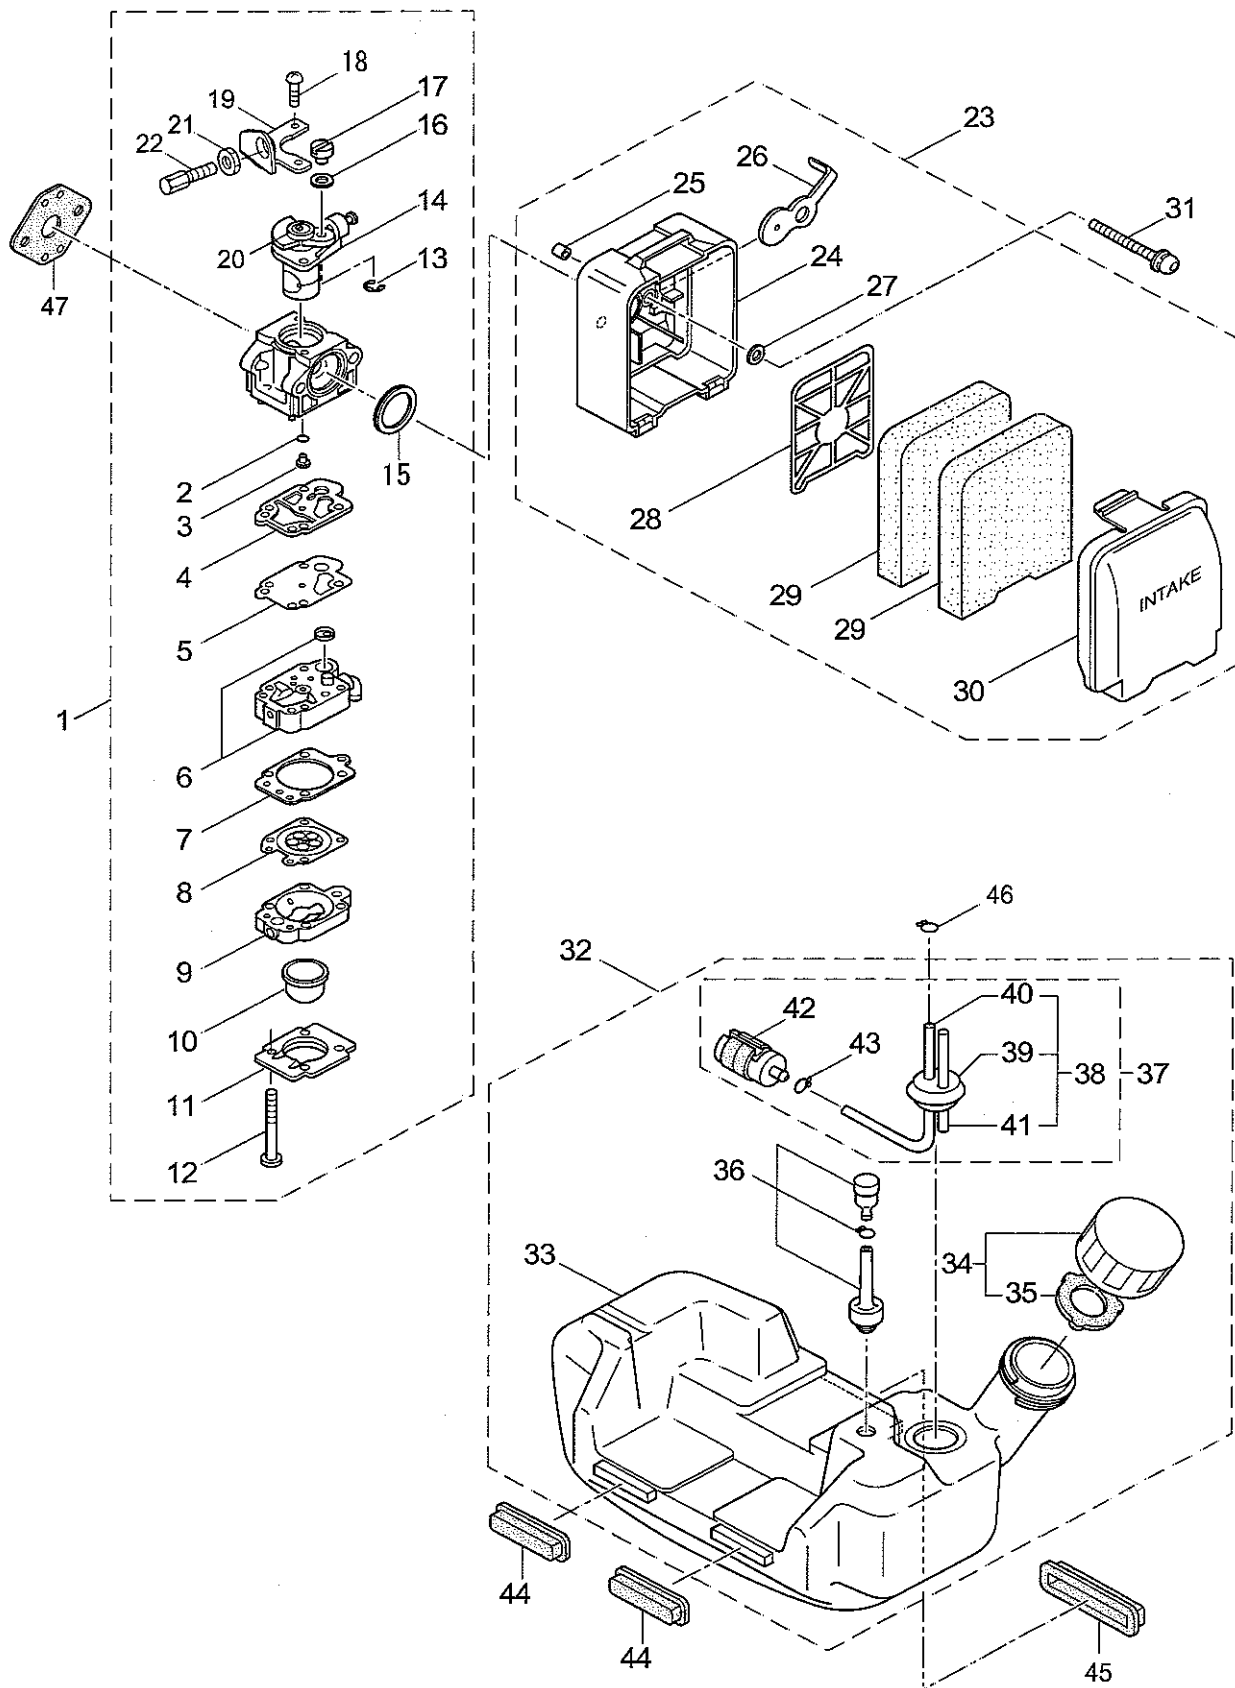

4. BC420H
CARBURETOR, FUEL TANK

Ref No	Part No	Part Name	Q'ty	Remarks
4-1	280319	Carburetor Ass'y	1	Incl 2-22
4-2	261871	O-Ring	1	
4-3	263967	Main Jet	1	#48
4-4	262995	Gasket	1	
4-5	262994	Diaphragm,Fuel Pump	1	
4-6	263739	Pump Body	1	
4-7	262993	Gasket	1	
4-8	261873	Diaphragm,Metering	1	
4-9	262991	Purge Body	1	
4-10	261874	Primer Bulb	1	
4-11	262992	Cover Plate	1	
4-12	262996	Screw	4	
4-13	261876	E-Ring	1	
4-14	264676	Throttle Valve	1	
4-15	261657	Packing	1	
4-16	264678	Washer	1	
4-17	261658	Swivel	1	
4-18	261875	Screw	2	
4-19	264677	Bracket	1	
4-20	261652	Plug	1	
4-21	261878	Nut	1	
4-22	263994	Adapter	1	
4-23	263520	Air Filter Ass'y	1	Incl 24-30
4-24	263723	Housing	1	
4-25	263715	Sleeve	2	
4-26	263007	Choke Valve	1	
4-27	263000	Washer	1	
4-28	263717	Screen	1	
4-29	263714	Foam Element	2	
4-30	263713	Air Filter Cover	1	
4-31	261814	Cap Screw	2	M5x50
4-32	263859	Fuel Tank Ass'y	1	Incl 33-43
4-33	262594	Fuel Tank	1	
4-34	261584	Fuel Tank Cap Ass'y	1	Incl 35
4-35	261105	Gasket	1	
4-36	261696	Breather Ass'y	1	
4-37	262645	Fuel Pipe Pick-up Ass'y	1	Incl 38-43
4-38	262646	Fuel Pipe Ass'y	1	Incl 39-41
4-39	261115	Grommet	1	
4-40	262649	Fuel Pipe	1	
4-41	263038	Return Pipe	1	3x6x85L
4-42	267328	Fuel Filter Ass'y	1	
4-43	261117	Clip	1	
4-44	261119	Pad	2	
4-45	262697	Pad	1