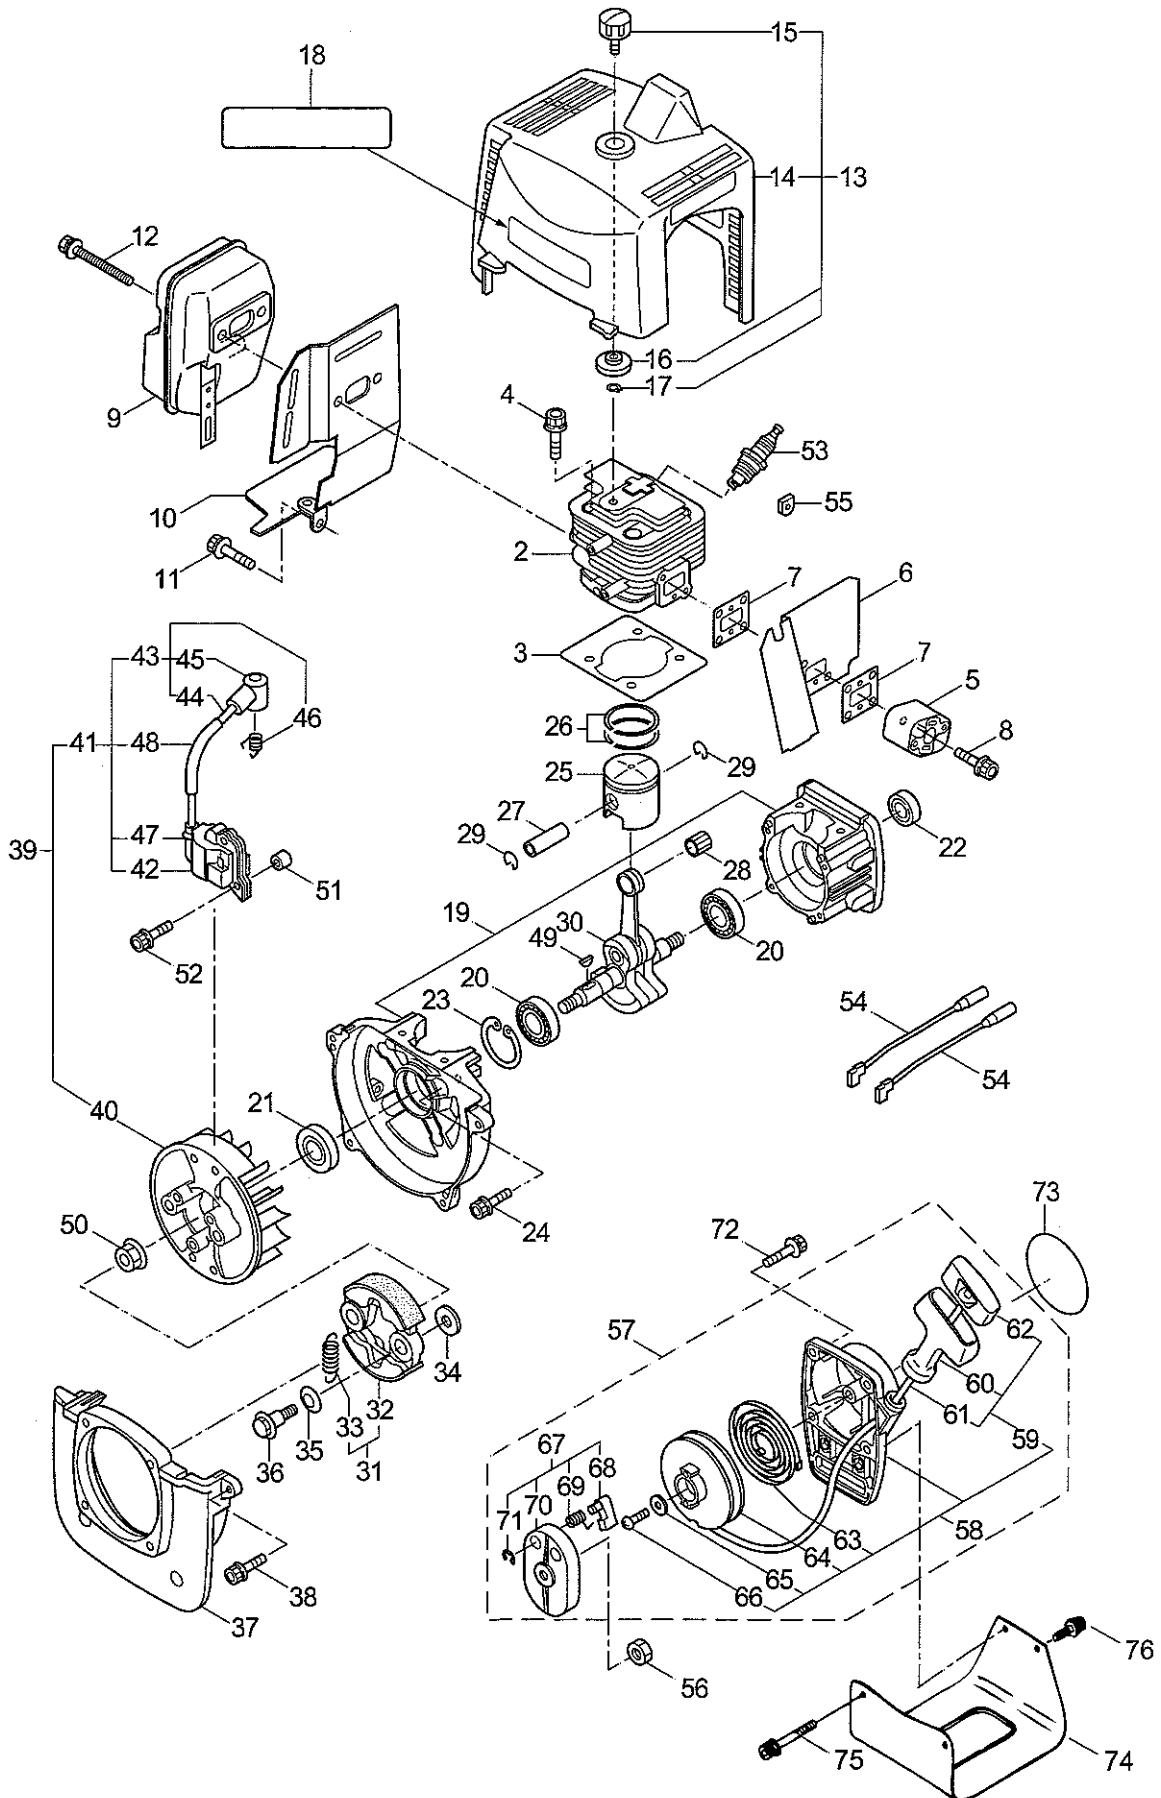

3. BC420H ENGINE

Ref. No	Part No.	Part Name	Q'ty	Remarks
3-1	817942	Engine	1	AE420/13
3-2	262544	Cylinder	1	New gasket required
3-3	262546	Gasket	1	
3-4	261246	Cap Screw	4	M5x25
3-5	262548	Insulator	1	New gasket required
3-6	262550	Air Duct	1	
3-7	262790	Gasket	2	
3-8	265924	Cap Screw	2	M5x25
3-9	269080	Muffler	1	
3-10	262617	Gasket	1	
3-11	261607	Cap Screw	1	M5x16
3-12	262687	Cap Screw	2	M6x65
3-13	265342	Top Cover Ass'y	1	Incl 14-17
3-14	265343	TopCover	1	New label required
3-15	262556	Knob	1	
3-16	262689	Spacer	1	
3-17	262690	Snap Ring	1	#6
3-18	262714	Label	1	MARUYAMA
3-19	262558	Crankcase	1	
3-20	262658	Bearing	2	#6202C3
3-21	262660	Oil Seal	1	TC15357
3-22	262565	Oil Seal	1	ISCD15257
3-23	012380	Snap Ring	1	#35
3-24	261999	Cap Screw	4	M5x40
3-25	265227	Piston	1	
3-26	262476	Piston Ring	2	(2)Required
3-27	262749	Piston Pin	1	
3-28	262659	Bearing,Needle	1	KTV111414EG01B2
3-29	262479	Clip,Piston Pin	2	
3-30	280534	Crankshaft/Conn Rod Ass'y	1	
3-31	262577	Clutch Ass'y	1	Incl 32,33
3-32	282624	Clutch Shoe	2	(2)required
3-33	263615	Spring,Clutch	1	
3-34	262683	Washer	2	8x22xt1.2
3-35	262682	Wave Washer	2	
3-36	282321	Cap Screw	2	M8x1.25
3-37	281345	FanCover	1	
3-38	261250	Cap Screw	2	M5x20
3-39	267576	Magneto Ass'y	1	Incl.40-48
3-40	264673	Rotor/Fan	1	
3-41	267579	Ignition Coil Ass'y	1	Incl 42-48
3-42	267572	Coil	1	
3-43	267584	Spark Plug Wire Ass'y	1	Incl.44-46
3-44	267585	Spark Plug Wire	1	
3-45	261074	Plug Boot	1