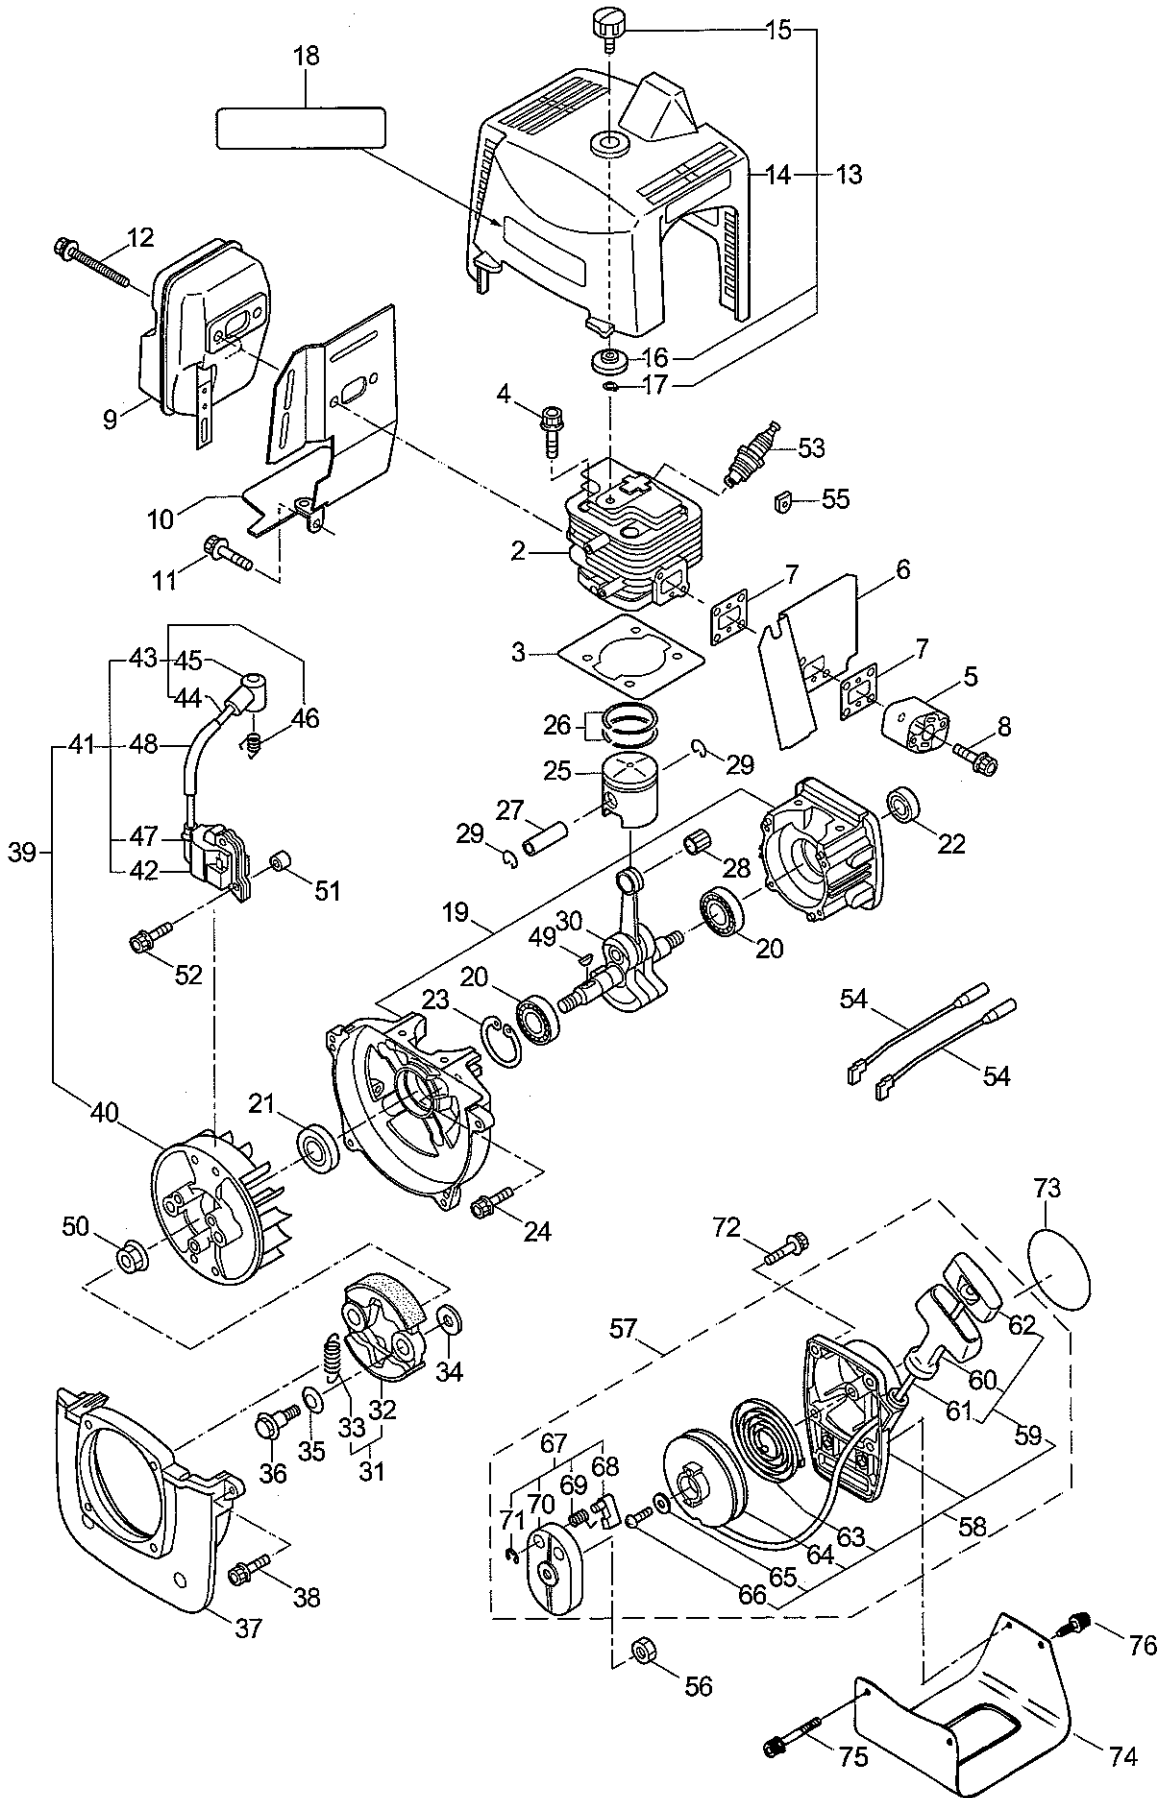

3. BC420H ENGINE

Ref. No.	Part No.	Part Name	Q'ty	Remarks
3-46	261075	Connector	1	
3-47	261072	Cap	1	
3-48	269421	Insulator	1	
3-49	261076	Woodruff Key	1	3x10
3-50	262731	Nut,Rotor	1	M10
3-51	280381	Spacer	2	
3-52	261256	Cap Screw	2	M4x25
3-53	261200	Spark Plug	1	NGK BPM6Y
3-54	267519	Wire, Lead	2	
3-55	261202	Grommet	1	
3-56	081040	Nut	1	M8
3-57	263525	Recoil Starter Ass'y	1	Incl 58-71
3-58	263526	Recoil Ass'y	1	Incl 59-66
3-59	262631	Rope Ass'y	1	Incl 60-62
3-60	262633	Starter Grip	1	
3-61	262632	Starter Rope	1	
3-62	262981	Cap	1	
3-63	262627	Spiral Spring	1	
3-64	262626	Pulley	1	
3-65	262982	Washer	1	
3-66	262629	Screw	1	
3-67	262634	Starter Pawl Ass'y	1	Incl 68-71
3-68	262636	Pawl	1	
3-69	262637	Return Spring	1	
3-70	262635	Pawl Case	1	
3-71	262638	E-Ring	1	
3-72	261257	Cap Screw	4	M4x16
3-73	280777	Label	1	MARUYAMA AE420
3-74	263281	Stand	1	
3-75	268270	Cap Screw	2	M5x40
3-76	261607	Cap Screw	2	M5x16