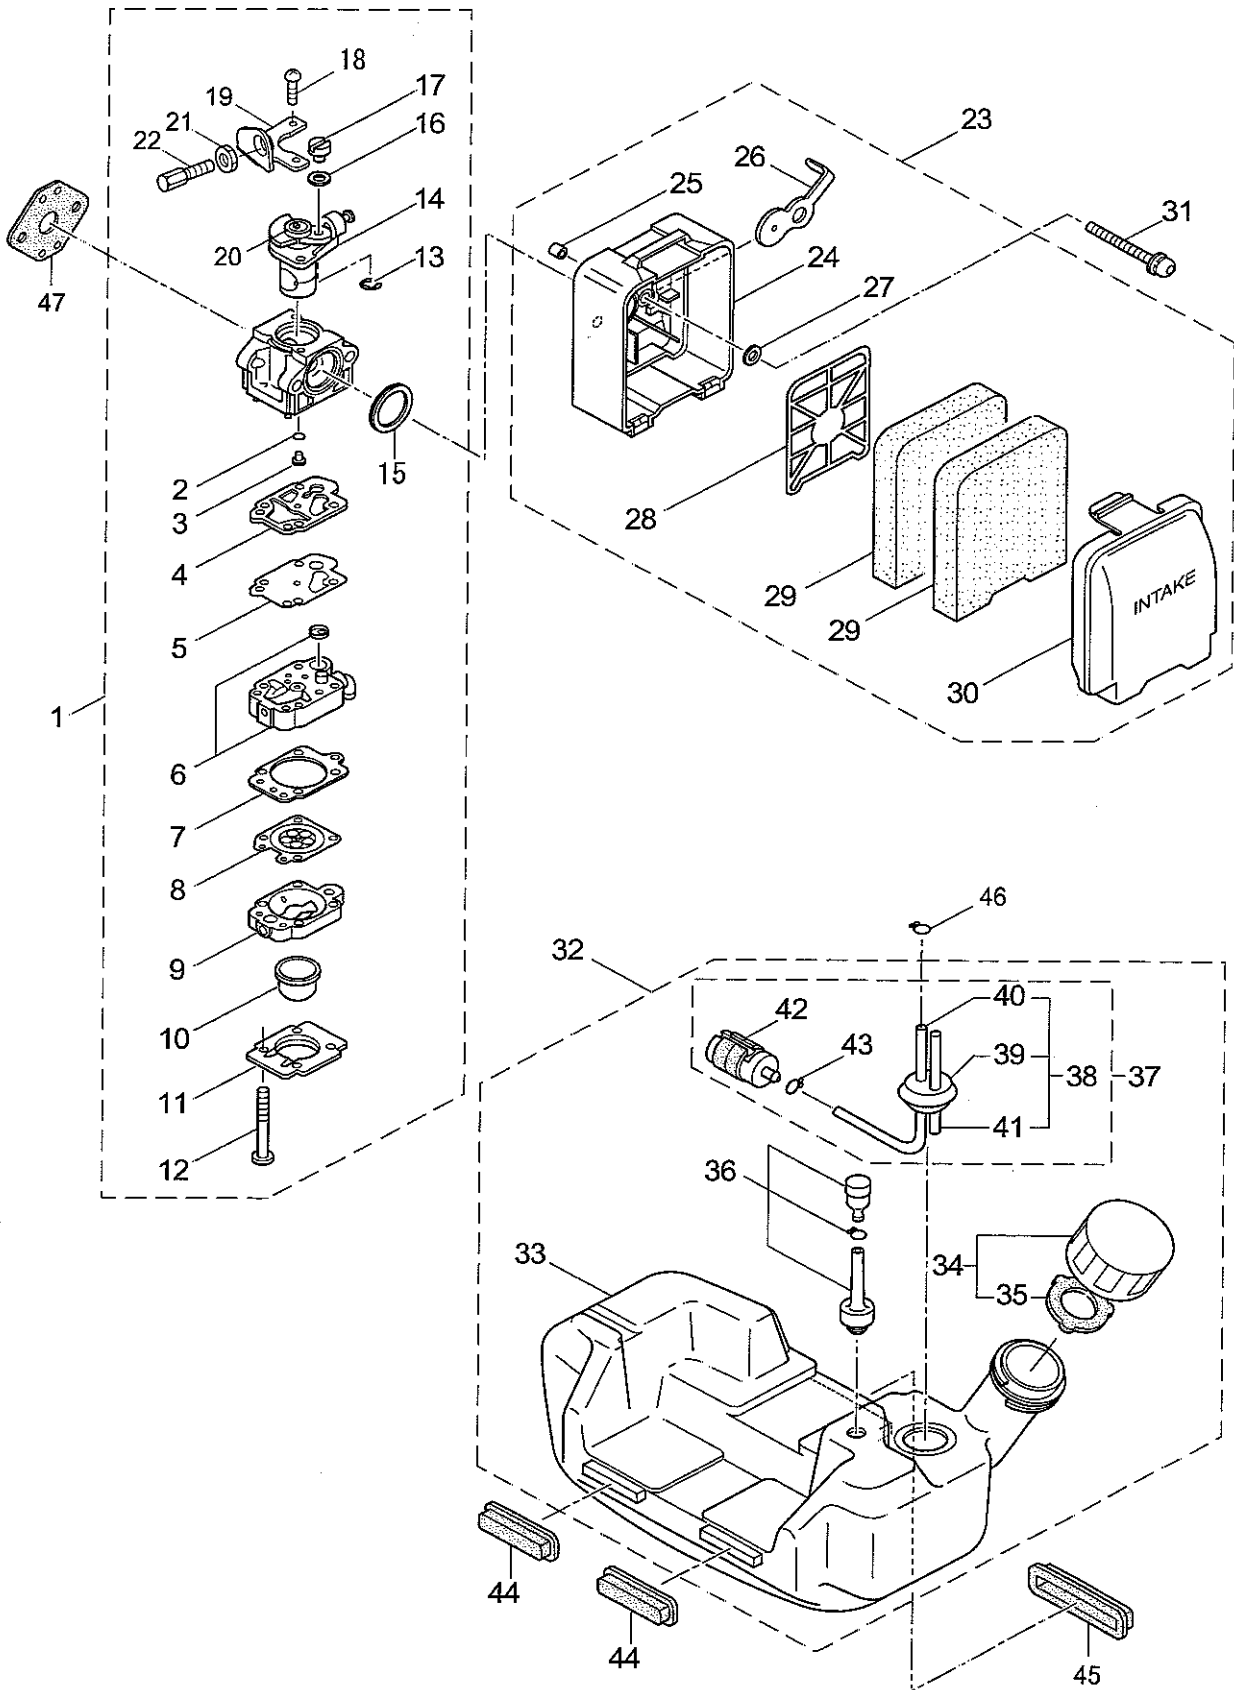

4. BC420H
CARBURETOR, FUEL TANK

Ref No	Part No.	Part Name	Q'ty	Remarks
4-46	261117	Clip	1	
4-47	262587	Gasket	1