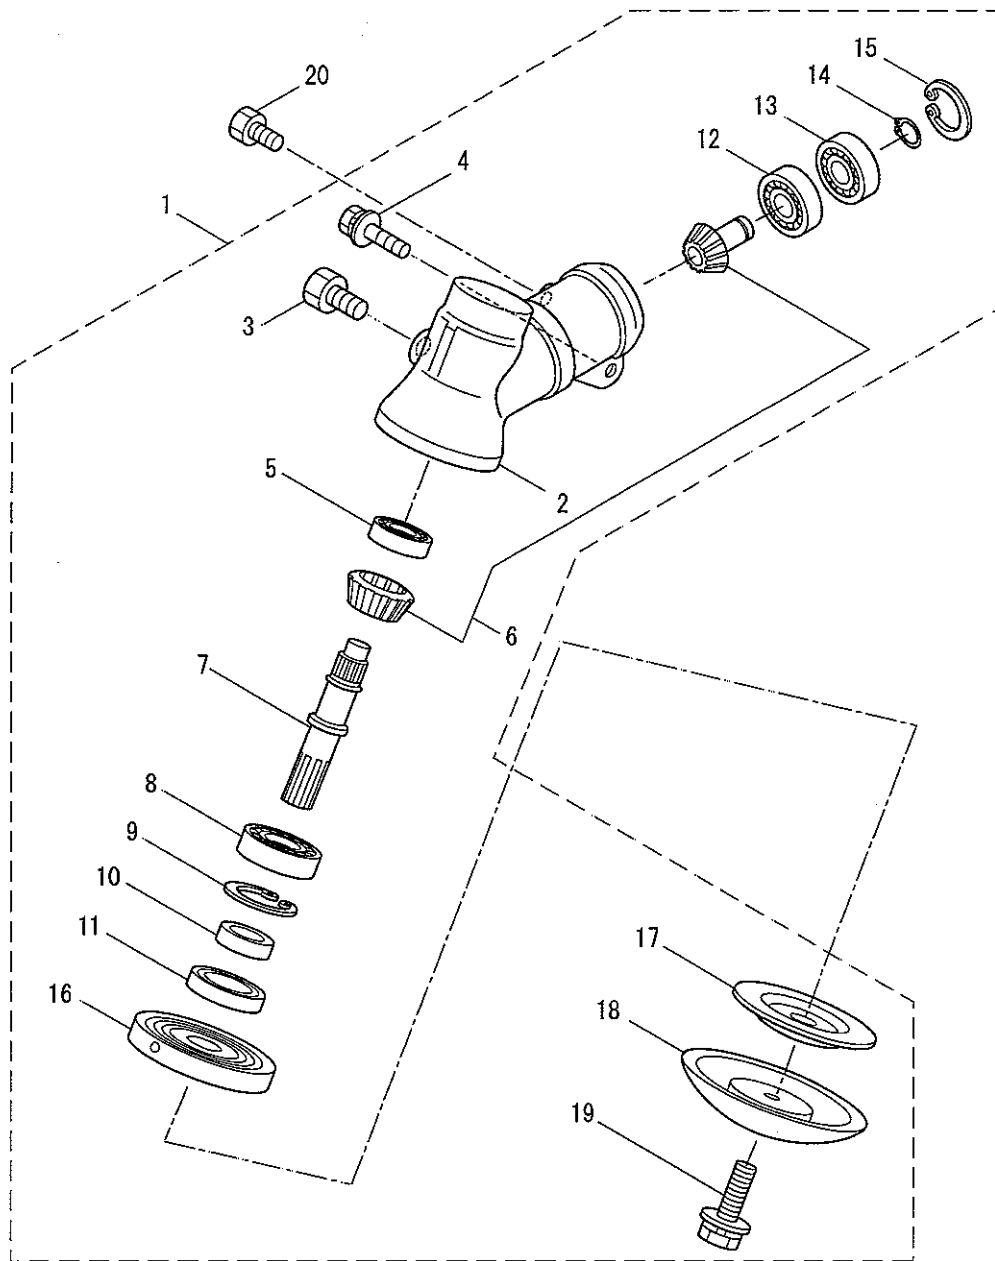

2. BC420H GEARCASE

Ref. No	Part No	Part Name	Q'ty	Remarks
2-1	226721	Gearcase Ass'y	1	Incl 2-19
2-2	219646	Gearcase	1	
2-3	089884	Bolt	1	M8x10
2-4	092556	Bolt	1	M6x30
2-5	210560	Bearing	1	#609
2-6	227102	Gear Set	1	
2-7	217057	Blade Shaft	1	
2-8	022009	Bearing	1	#6002
2-9	016732	Snap Ring	1	#32
2-10	212394	Collar	1	15x22x8L
2-11	211818	Oil Seal	1	D22 32 6
2-12	014490	Bearing	1	#6000
2-13	106933	Bearing	1	#6000Z
2-14	014210	Snap Ring	1	#10
2-15	054676	Snap Ring	1	#26
2-16	217060	Boss Adapter	1	
2-17	217061	Clamping Washer	1	
2-18	210308	Stabilizer	1	
2-19	226722	Bolt	1	M8x22, Counterclockwise
2-20	089747	Bolt	1	M6x12
2-21	210418	Box Spanner	1	13x19x(+)
2-22	022865	Double-ended Wrench	1	8x10
2-23	210181	Lever Handle	1	3.5x170L
2-24	211337	Grease Tube	1	
2-25	219914	Instruction Manual	1	
2-26	214022	Band	2	
2-27	022540	Fuel Blending Bottle	1