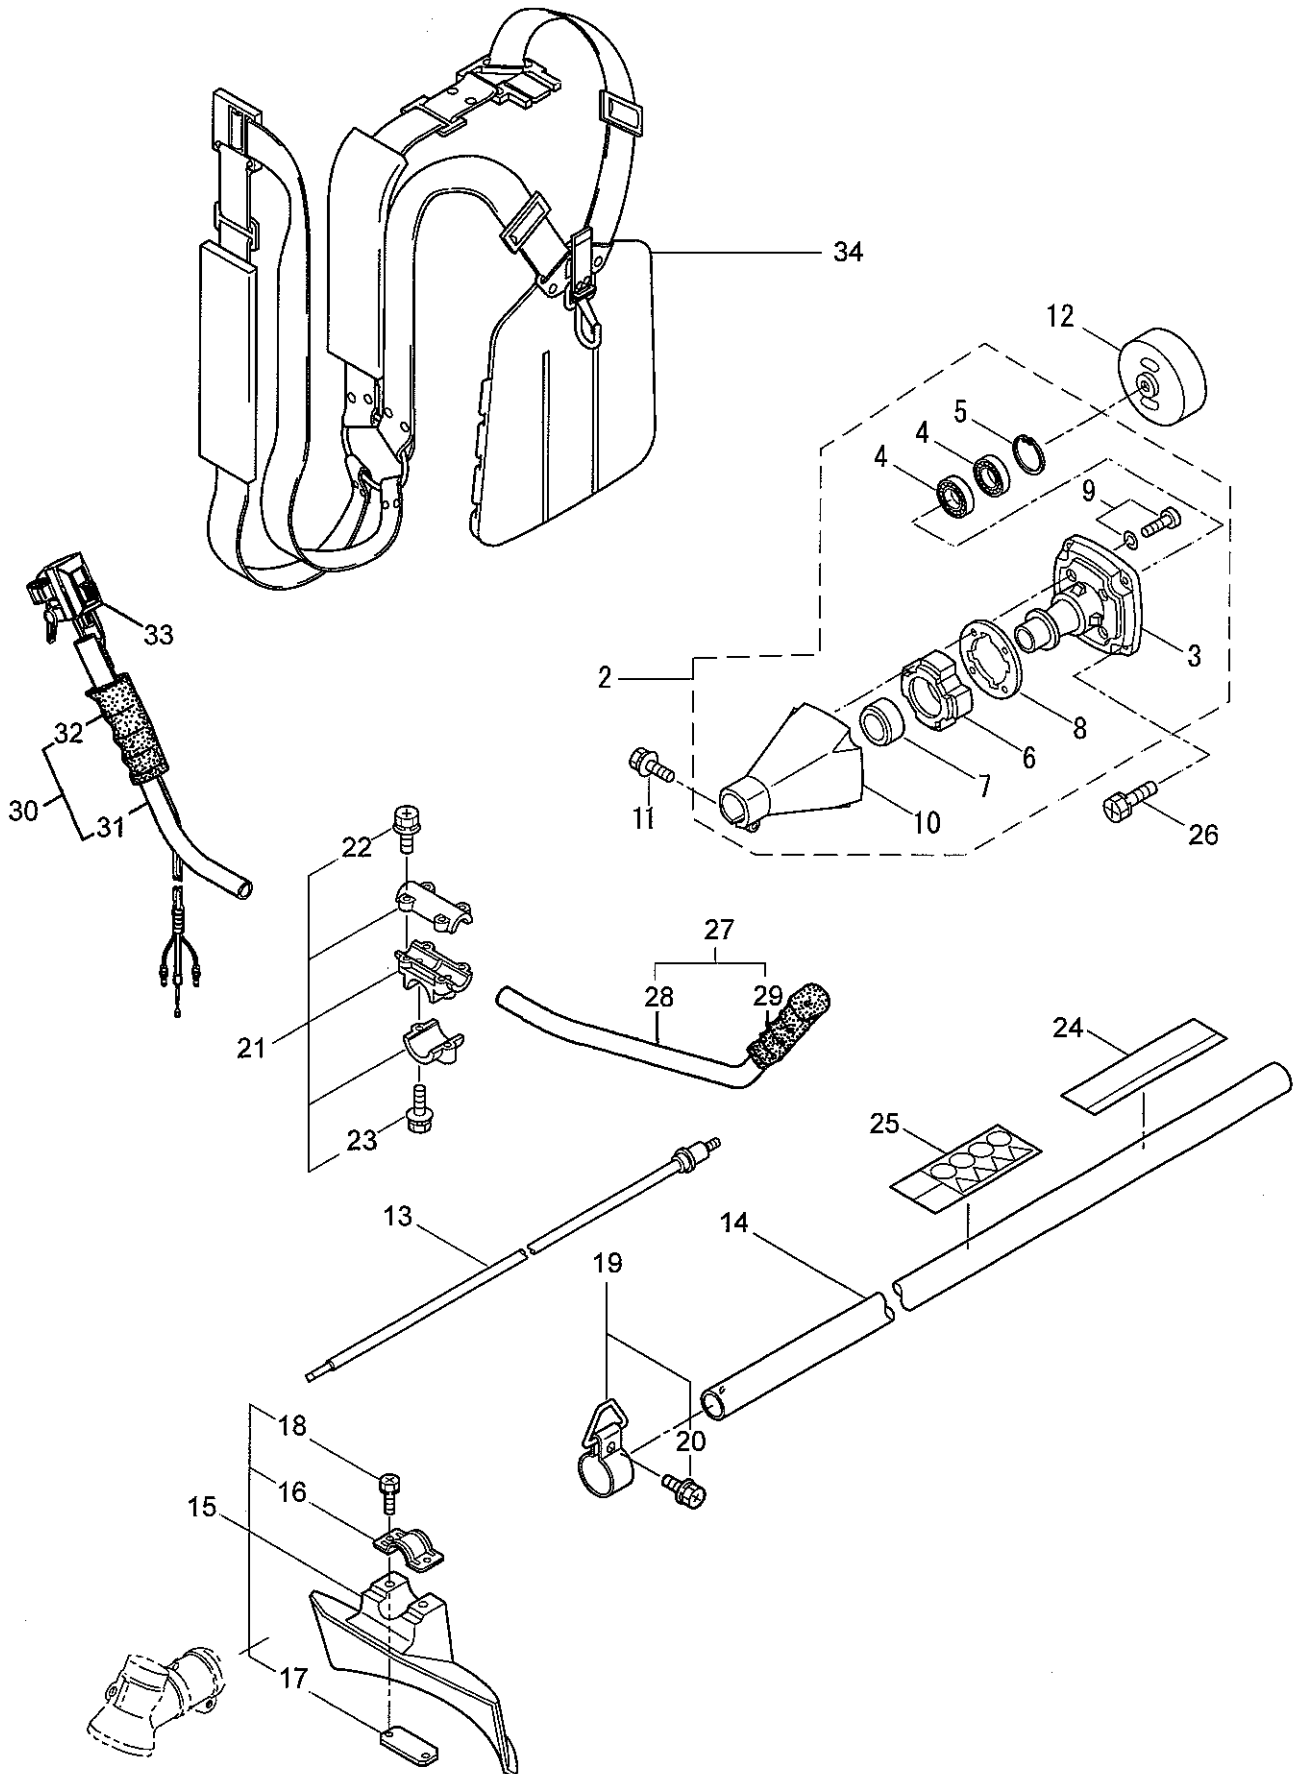

PARTS LIST

BC420H

MIC

CONTENTS

1. MAIN BODY	1 ~ 2
2. GEARCASE	3 ~ 4
3. ENGINE	5 ~ 8
4. CARBURETOR, FUEL TANK	9 ~ 12

2007. 12

MARUYAMA

P/N 522515

1. BC420H
MAIN BODY

121993 2401

Ref. No.	Part No	Part Name	Q'ty	Remarks
1-1	347446	BC420H	1	
1-2	228329	Clutch Case Ass'y	1	Incl. 3-10
1-3	227729	Bearing Case	1	
1-4	140474	Bearing	2	#6202ZZ
1-5	012380	Snap Ring	1	#35
1-6	217045	Buffer (A)	1	
1-7	217046	Buffer (B)	1	
1-8	217047	Washer	1	
1-9	092033	Screw	4	M5x15
1-10	227728	Driveshaft Tube Adapter	1	
1-11	092556	Bolt	1	M6x30
1-12	211203	Clutch Drum	1	
1-13	217897	Driveshaft Ass'y	1	
1-14	217900	Driveshaft Tube	1	
1-15	219873	Safety Cover Ass'y	1	Incl 16-18
1-16	219874	Bracket	1	
1-17	210313	Threaded Bracket	1	
1-18	092555	Bolt	2	M6x30
1-19	217850	Hanging Bracket Ass'y	1	Incl. 20
1-20	092548	Bolt	1	M5x15
1-21	217638	Bracket Ass'y	1	Incl. 22,23
1-22	092554	Bolt	4	M6x25
1-23	092556	Bolt	2	M6x30
1-24	217136	Label	1	BC420H
1-25	213750	Label	1	Caution
1-26	092552	Bolt	4	M6x20
1-27	219156	Handle Ass'y-Left	1	Incl. 28,29
1-28	219157	Handle	1	
1-29	217904	Handle Grip	1	
1-30	219159	Handle Ass'y-Right	1	Incl. 31,32
1-31	219160	Handle	1	
1-32	217907	Handle Grip	1	
1-33	222152	Throttle Trigger	1	
1-34	219612	Hanging Strap Ass'y	1	