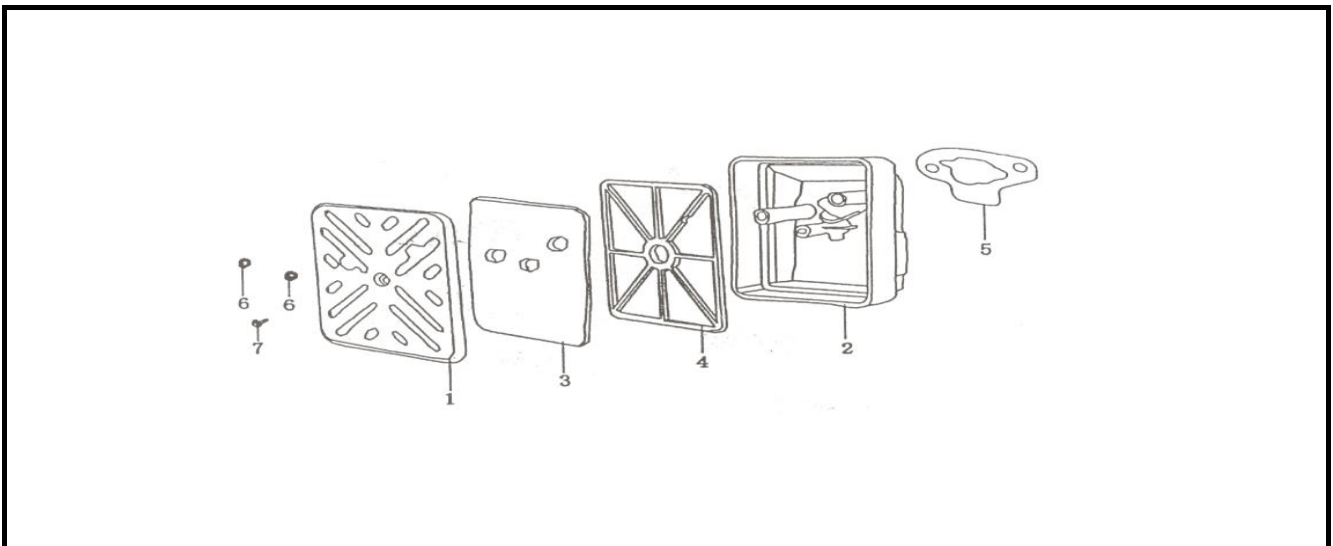

MOTOR GASOLINA 4T, 2.5HP EJE CUÑA 3/4"

Parte: TANQUE DE COMBUSTIBLE

Código 516450

Modelo XGE25K

N°	Cód. Savake	Descripción Español	Descripción Ingles	Cant.	Observaciones
1			Fuel filler cap sub-assy	1	
2			Fuel filler cap	1	
3			Packing ring	1	
4			Fuel tank	1	
5			Filler cup	1	
6			Outlet pipe	1	
7			Pipe clamp	2	
8			Outlet nipple	1	
9			Seal ring outlet nipple	1	
10			Bolt M4x6	1	
11			Nut M6	2	

MOTOR GASOLINA 4T, 2.5HP EJE CUÑA 3/4"

Parte: FILTRO DE AIRE

Código 516450

Modelo XGE25K

N°	Cód. Savake	Descripción Español	Descripción Ingles	Cant.	Observaciones
1	514877	FILTRO DE AIRE P/XGWP15P/ XGE25K	Cover,air cleaner	1	
2			Housing, air cleaner	1	
3			Foam,air cleaner	1	
4			Bracket ,air cleaner	1	
5			Gasket ,air cleaner	1	
6			Nut M5	2	
7			Self-tapping screw ST4X10	1