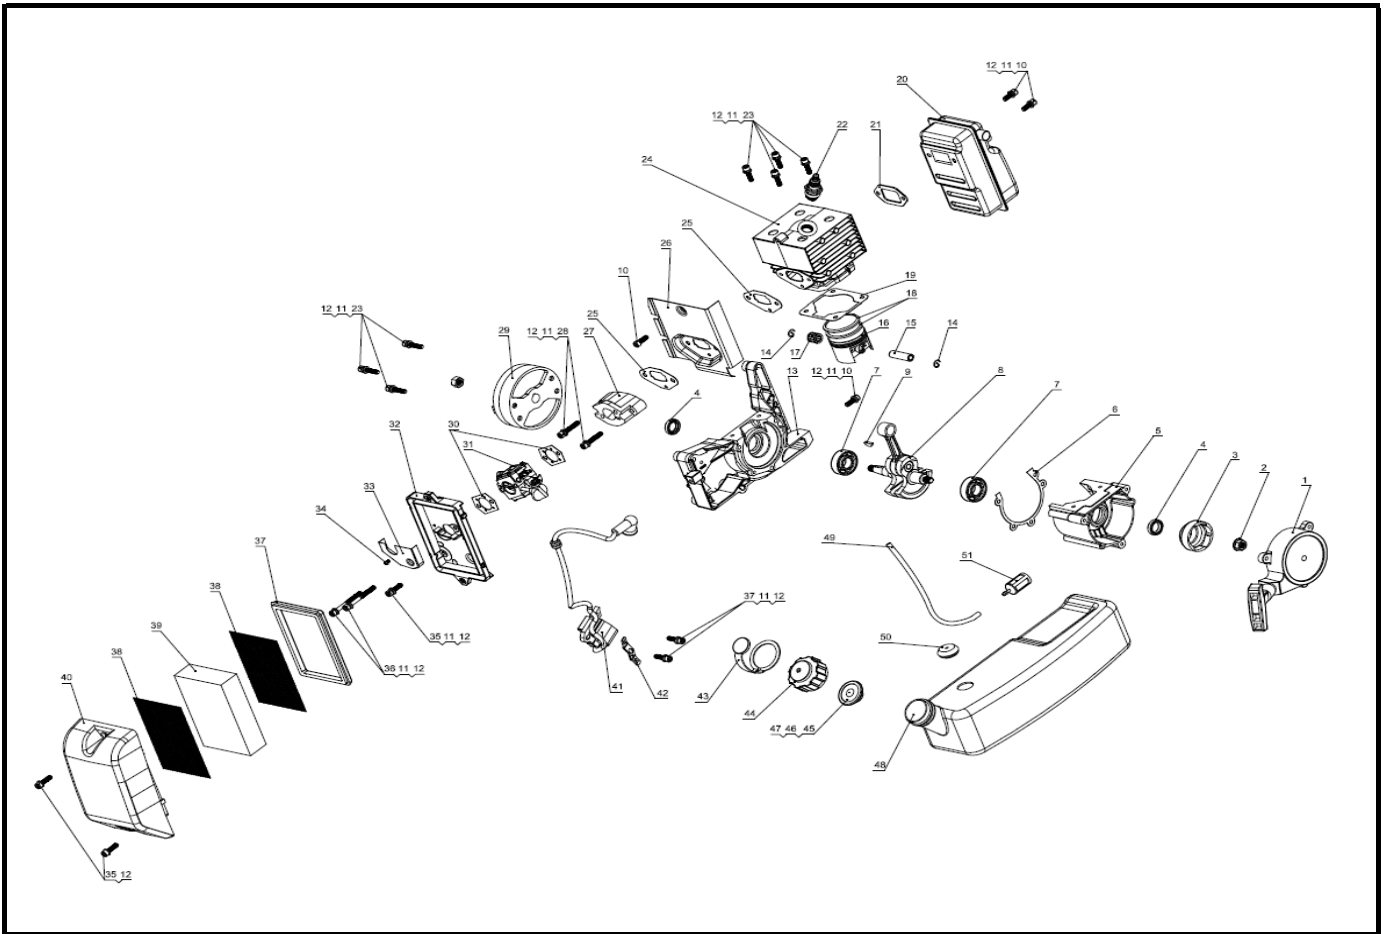

FUMIGADORA DE CAÑÓN 57CC 14L

Parte: MOTOR

Codigo: 512731

Modelo: XMD57-I

NO.	Cod. Savake	Descripción Español	Descripción Inglés	Cant.	Observaciones
1	527481	ARRANQUE COMPLETO P/XMD57-I/XBB57	REWIND STARTER	1	
2			HEXAGON NUT M8X1	2	
3			STARTER CUP	1	
4			RETEN	1	
5			CRANKCAESE	1	
6			GASKET	1	
7			GROOVED BALL BEARING 6202RS	2