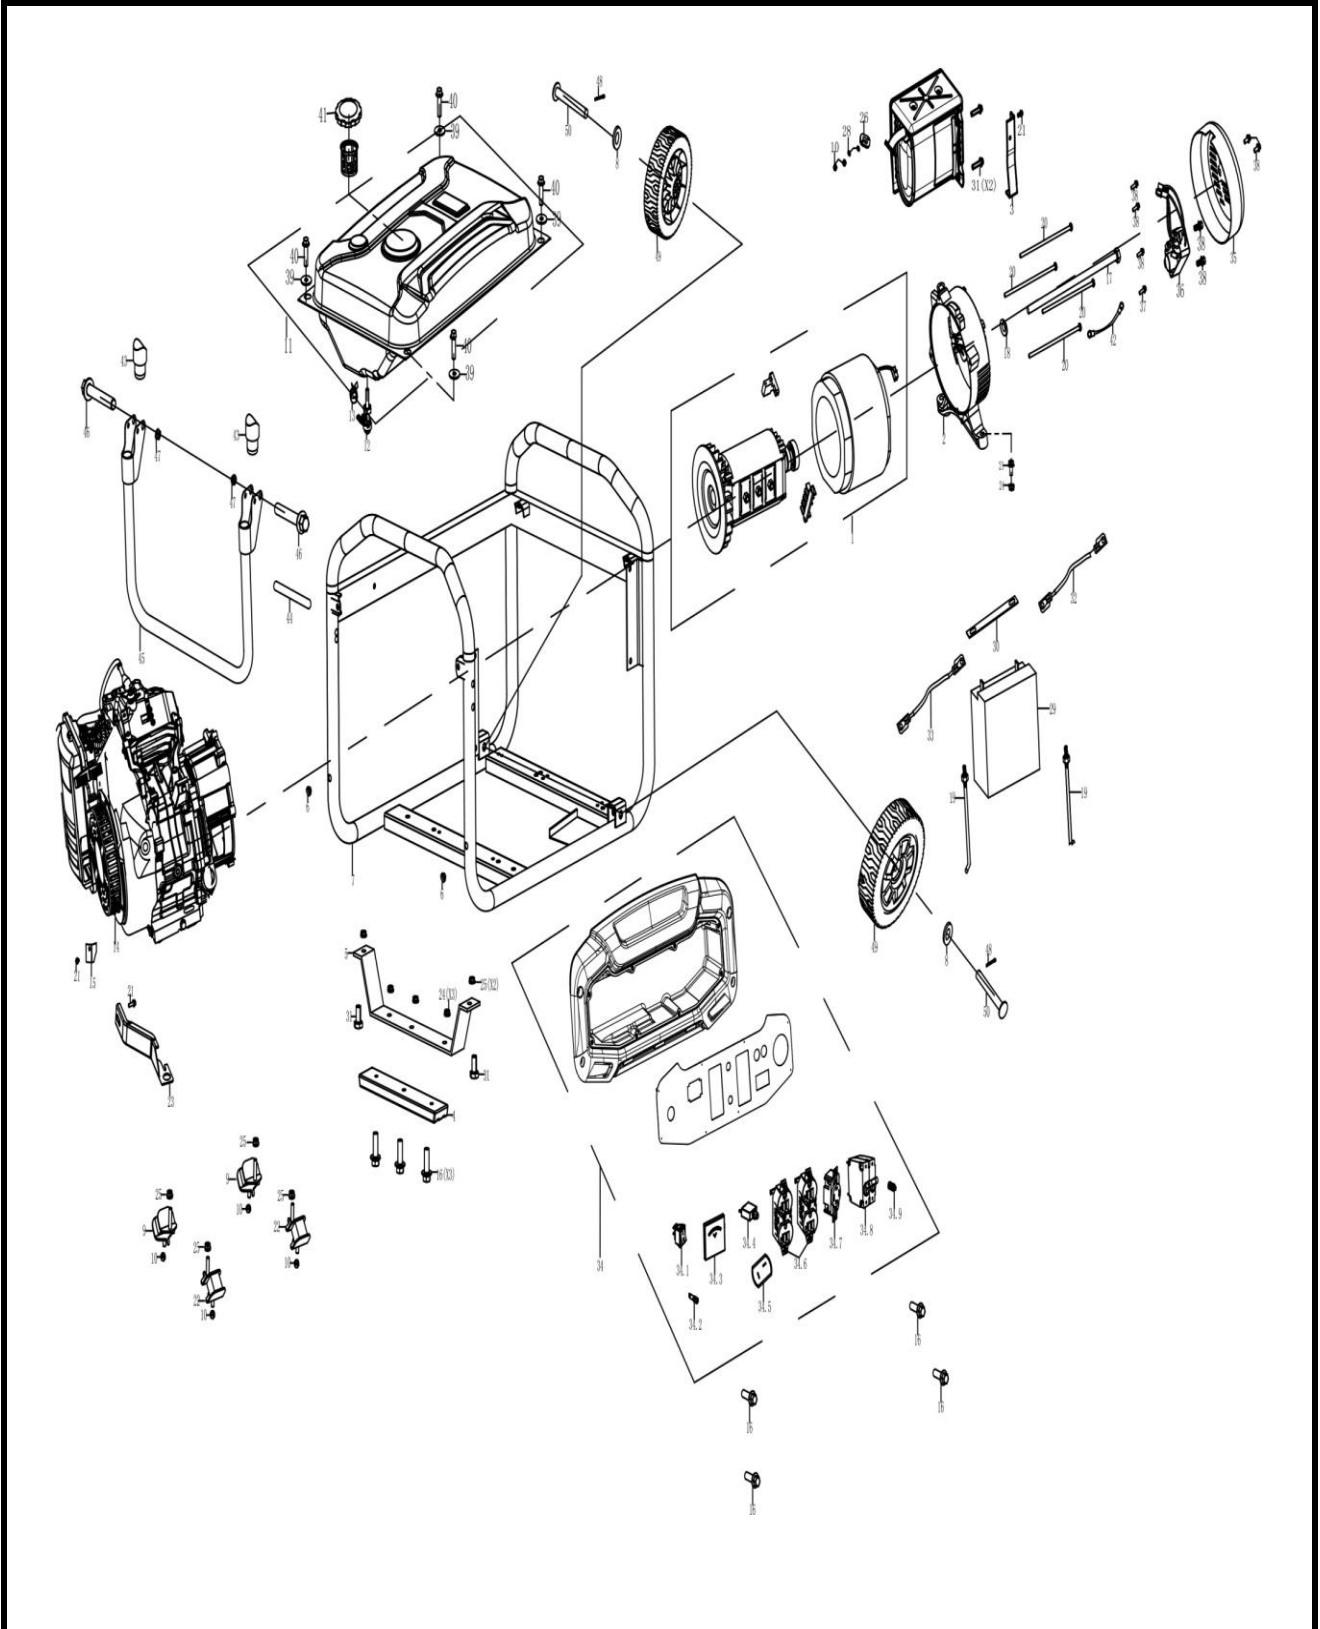

GENERADOR A GASOLINA 3.6kW 120/240V

Parte: GENERADOR

Código 495226

Modelo XGG3600E-I

GENERADOR A GASOLINA 3.6kW 120/240V

Parte: GENERADOR

Código 495226

Modelo XGG3600E-I

N°	Cód. Savake	Descripción Español	Descripción Ingles	Cant.	Observaciones
1			GENERATOR HEAD ASSY	1	
2			MOTOR STAND	1	
3			MUFFLER BRACKET	1	
4			FOOT BRACKET SHOCK ABSORBER	1	
5			FOOT SUPPORT MODULE	1	
6			HANDLEBAR CUSHIONING PAD	2	
7			FRAME	1	
8			GASKET, ROTOR BOLT Ø10.5	2	
9			ISOLATOR B	2	
10			NUT M8	6	
11			FUEL TANK	1	
12	522292	LLAVE COMBUSTIBLE CON FILTRO P/XGG3600E-I/ XGG6500E-I/ XGG8300E-I	FUEL COCK	1	
13	522011	ABRAZADERA LINEA COMBUSTIBLE P/XGG3600E-I	CLIP,FUEL LINE	1	
14			ENGINE ASSEMBLY	1	
15			DUSTPROOF SHEET	1	
16			BOLT M6X16	7	
17			BOLT	1	
18			GASKET, ROTOR BOLT Ø8.5	1	
19			BATTERY	2	
20			BOLT	4	
21			BOLT M6X12	4	
22			ISOLATOR	2	
23			BRACKET,AIR CLEANER	1	
24			NUT M6	4	
25			NUT M8	6	
26			PACKING,EXHAUST	1	
27	522029	EXOSTO P/XGG3600E-I	MUFFLER COMP	1	
28			SPRING WASHER Ø8	2	
29			BATTERY	1	
30			BATTERY HOLDER	1	
31			BOLT M8X16	4	
32			POSITIVE LEAD	1	
33			NEGATIVE LEAD	1	
34			PANEL COMP	1	
34,1			FLAMEOUT SWITCH	1	
34,2			OIL ALARM LAMP	1